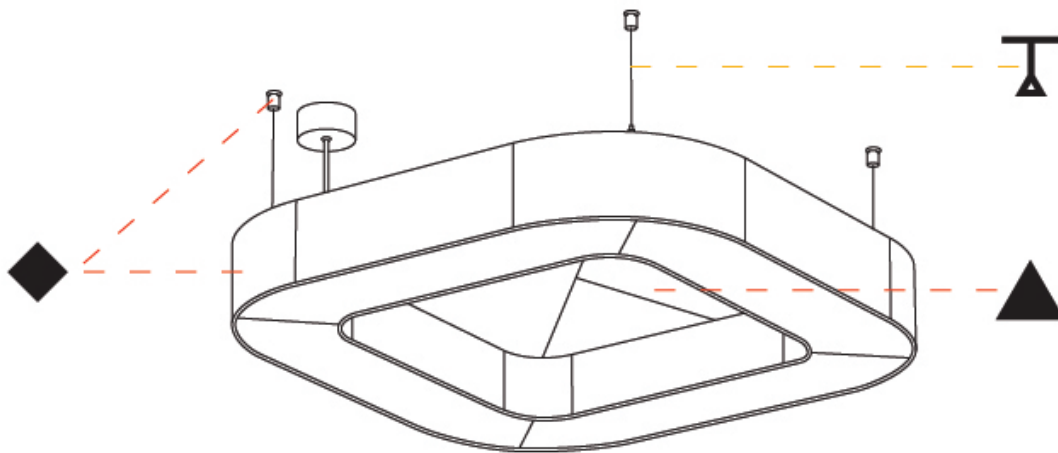

QUANTUM ACOUSTIC SUSPENSION

A300735-

PROJECT	_____
TYPE	_____
SPECIFIER	_____
QUANTITY	_____
DATE	_____

A