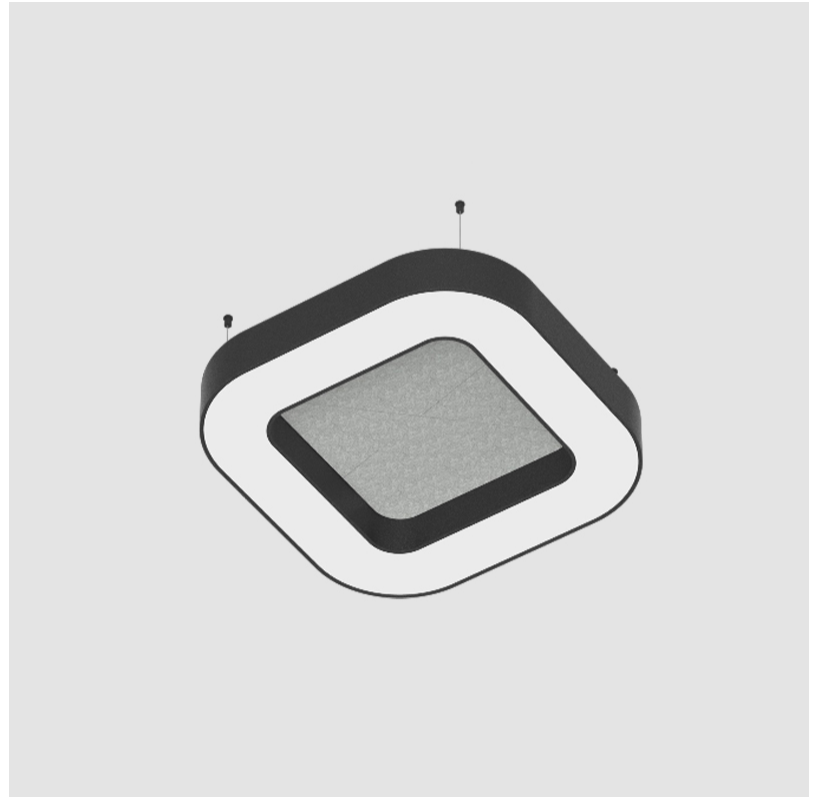

GENERAL

Series: Quantum Acoustic
Partner: Prolicht
Division: Architectural
Installation: Suspension
Product Type: Acoustic
Mounting Location: Ceiling
Light Distribution: Direct

PHYSICAL

Shape: Round
Length (mm): 800
Length (in): 31 1/2
Width (mm): 800
Width (in): 31 1/2
Height (mm): 120
Height (in): 4 3/4

Diffuser: [PMMA - Opal / Micro-Prism](#)
Fixture Finish: [SSR / BKV / CWI / CRY / HAB / UFT / ITA / RUA / FTG / MYG / LOD / PUS / FRO / FUP / KIA / POP / BLS / SPG / MEY / GOH / CHC / COM / ABZ / JAG / OBR / MOS / ROR](#)

Acoustic Finish: [SFW / CYW / SEE / SYN / MTS / PMB / TTN / CYB / STO / DPE / BES / SHB / ARE / ANE / VRD / CRF](#)

Fixture Material: Aluminum
Primary Material: Acoustic
Cable Details: 2000mm / 78 3/4" or 6000mm / 236 1/4" Transparent Cable

ELECTRICAL

Lamp Type: LED (Zhaga Standard)
Input Wattage (W): 58.7
Total Output Wattage (W): 53.7
Dimming: [Tri-Mode (Non-Dimming and Phase Dimming (120Vac only) and 0-10V Dimming)](#)
Driver Included: Yes
Driver Location: Integrated
Driver Class: Class 2
Input Voltage (V): 120

LED

Color Temperature (°K): [2700 / 3000 / 3500 / 4000](#)
Max. Delivered Lumen (lm): Max 6423
Nominal Lumen (lm): Max 8759
CRI: >90 CRI
Lamp Life (hrs): 50000

OPTICAL

RATINGS AND CERTIFICATIONS

Certified By: CSA Certified to UL and CSA Standards
IP rating: IP20